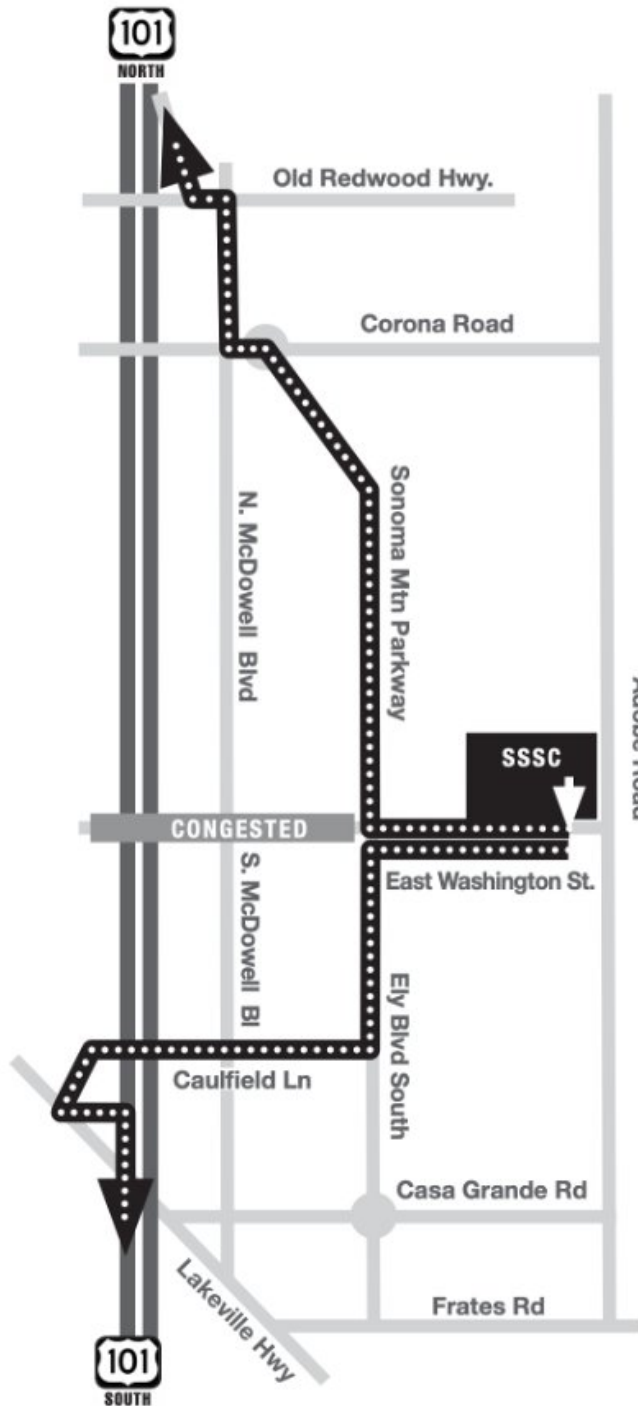

East Washington Exit

When possible please use alternate routes to reduce congestion on East Washington Street

SONOMA MTN PKWY TO 101 NORTH

- At East Washinton Exit
- ➡ Turn right onto East Washington Street
0.9 mi
 - ➡ Turn right at first signal onto Sonoma Mountain Parkway
2.3 mi
 - ➡ At roundabout take second exit onto Corona Road
0.2 mi
 - ➡ Turn right onto N McDowell Blvd
0.9 mi
 - ➡ Turn left onto Old Redwood Highway
0.1 mi
 - ➡ Turn right onto Highway 101 North

ELY BLVD TO 101 SOUTH

- At East Washinton Exit
- ➡ Turn right onto East Washington Street
0.9 mi
 - ➡ Turn left at first signal onto Ely Blvd
1.0 mi
 - ➡ Turn right onto Caulfield Lane
1.3 mi
 - ➡ Turn left onto Lakeville Highway
0.1 mi
 - ➡ Turn left onto Highway 101 South