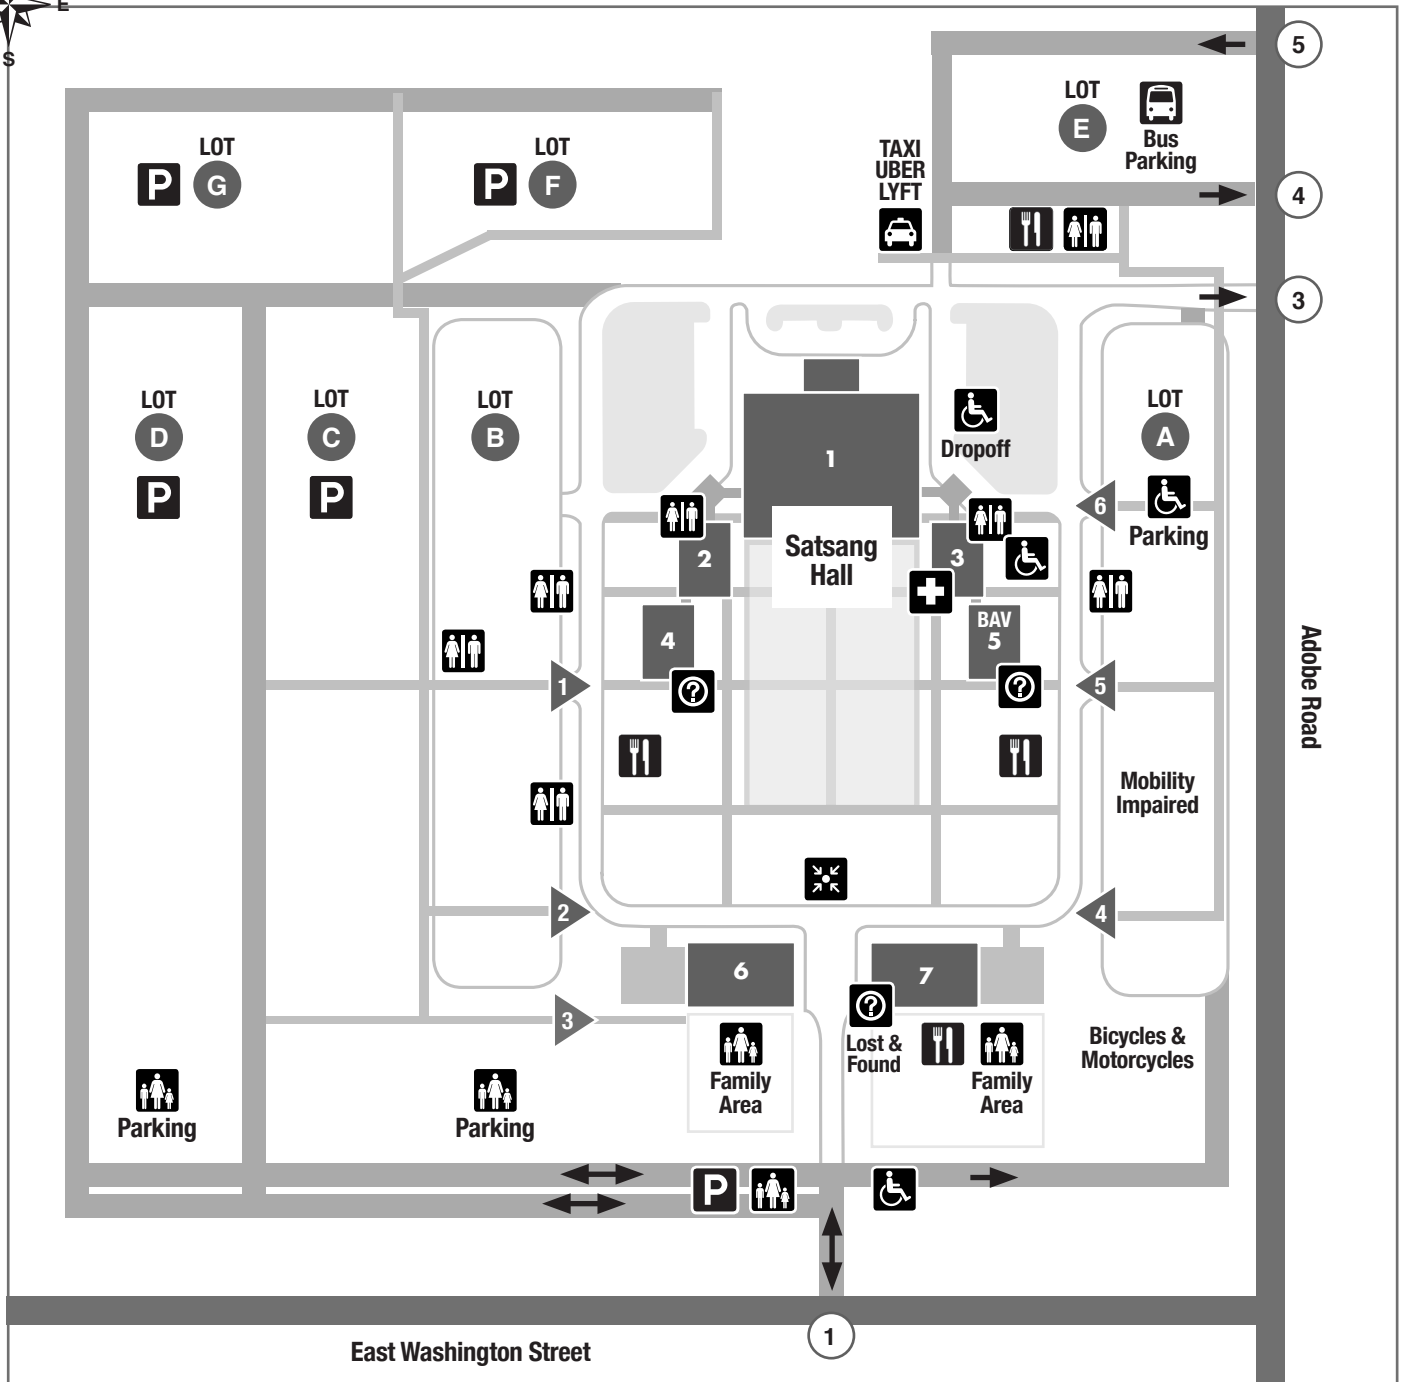

Science of the Soul Study Center – Petaluma

LOCATOR KEY

1	Satsang Hall		Meals & Tea
5	Books Audio Video	P	General Parking
	Restrooms		Special Needs
+	First Aid		Bus Parking
	Information		Taxi/UBER/Lyft
	Family Area	1	Entry Point
	Meeting Point	3	Vehicle Gate

ACTIVITY

BUILDING

Satsang.....	1
Restrooms	2,3,6,7 & Lot B, E
Special Needs Restrooms	3
First Aid.....	3
Books Audio Video (BAV).....	5
Meals & Tea	Near 4,5,7 & Lot E
Family Area.....	.6,7
Bus/UBER/Lyft Entry	Gate 5
Lost & Found Items	7
Lost Children	7