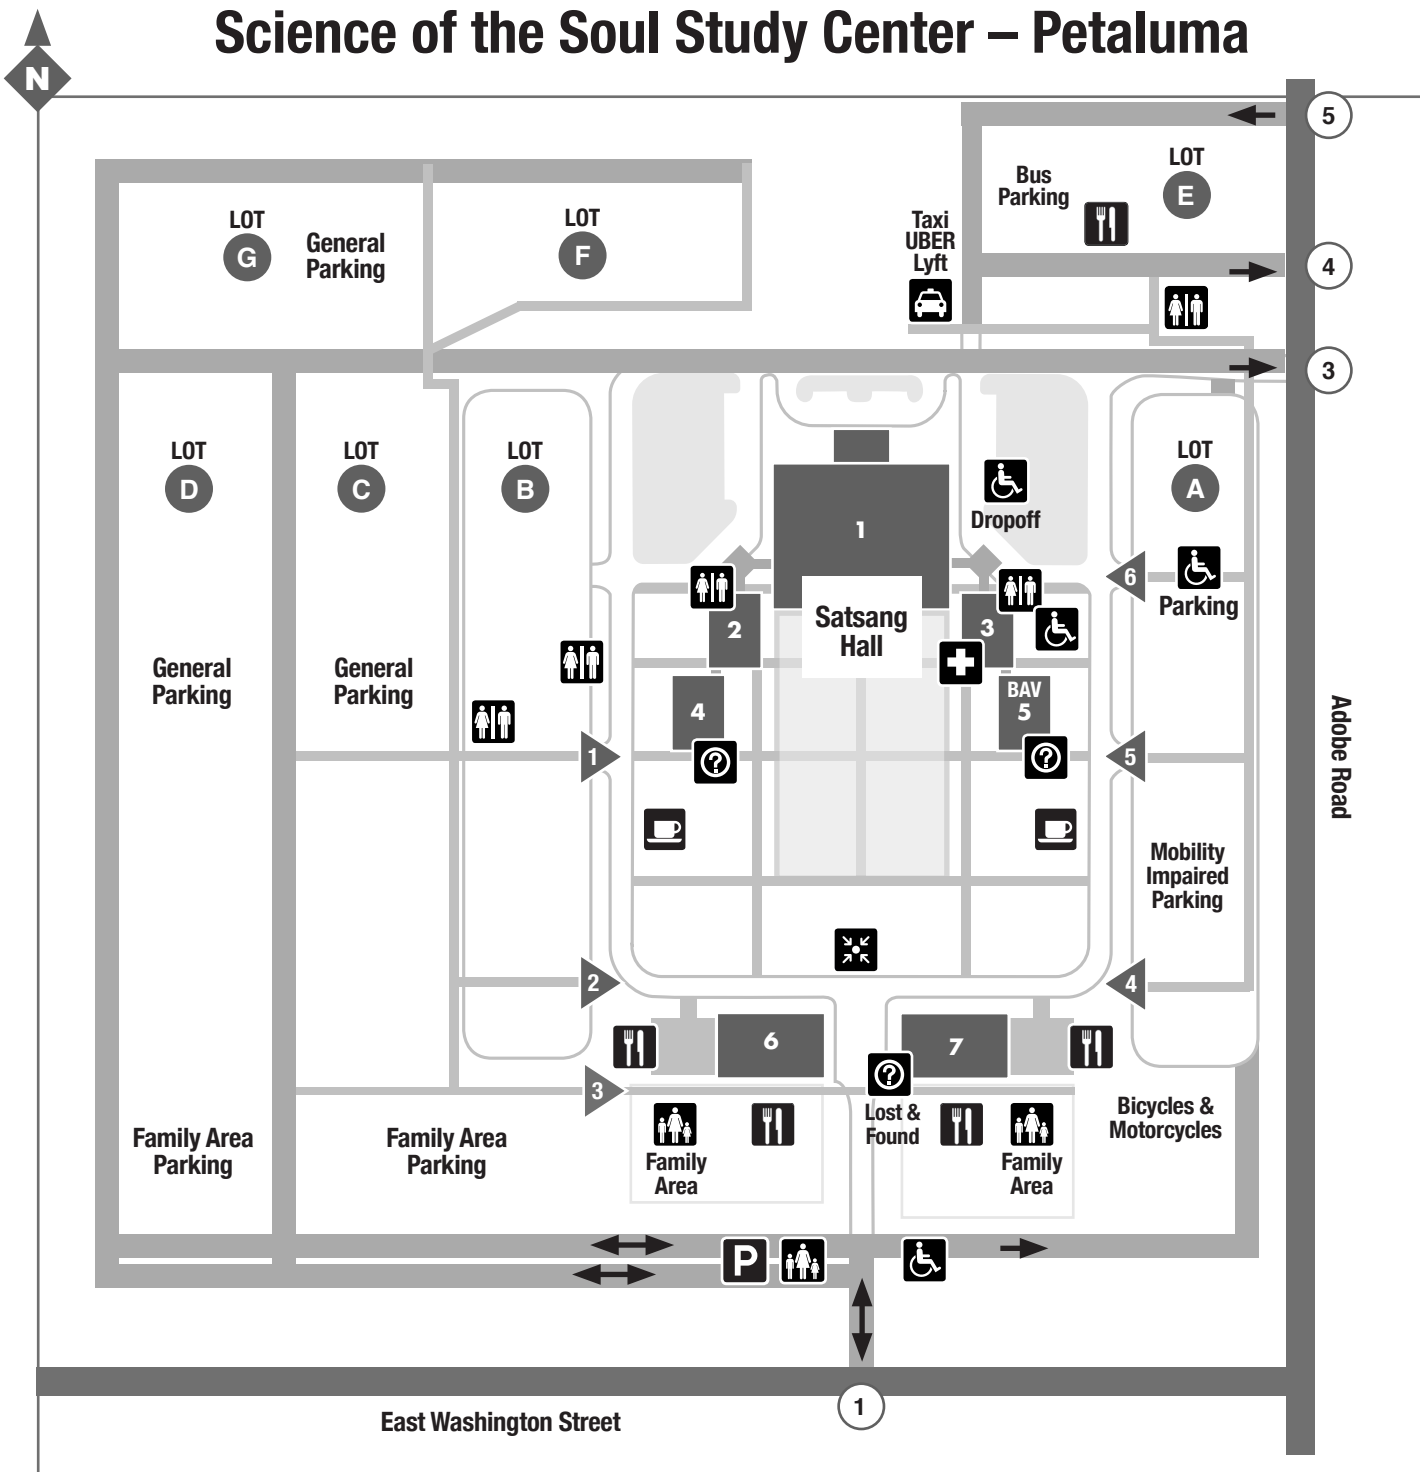

# Science of the Soul Study Center – Petaluma

## LOCATOR KEY

- |                            |                          |
|----------------------------|--------------------------|
| <b>1</b> Satsang Hall      | Meals                    |
| <b>5</b> Books Audio Video | Tea                      |
| Restrooms                  | <b>P</b> General Parking |
| First Aid                  | Special Needs            |
| Information                | Taxi/UBER/Lyft           |
| Family Area                | <b>1</b> Entry Gate      |
| Meeting Point              | <b>3</b> Vehicle Gate    |