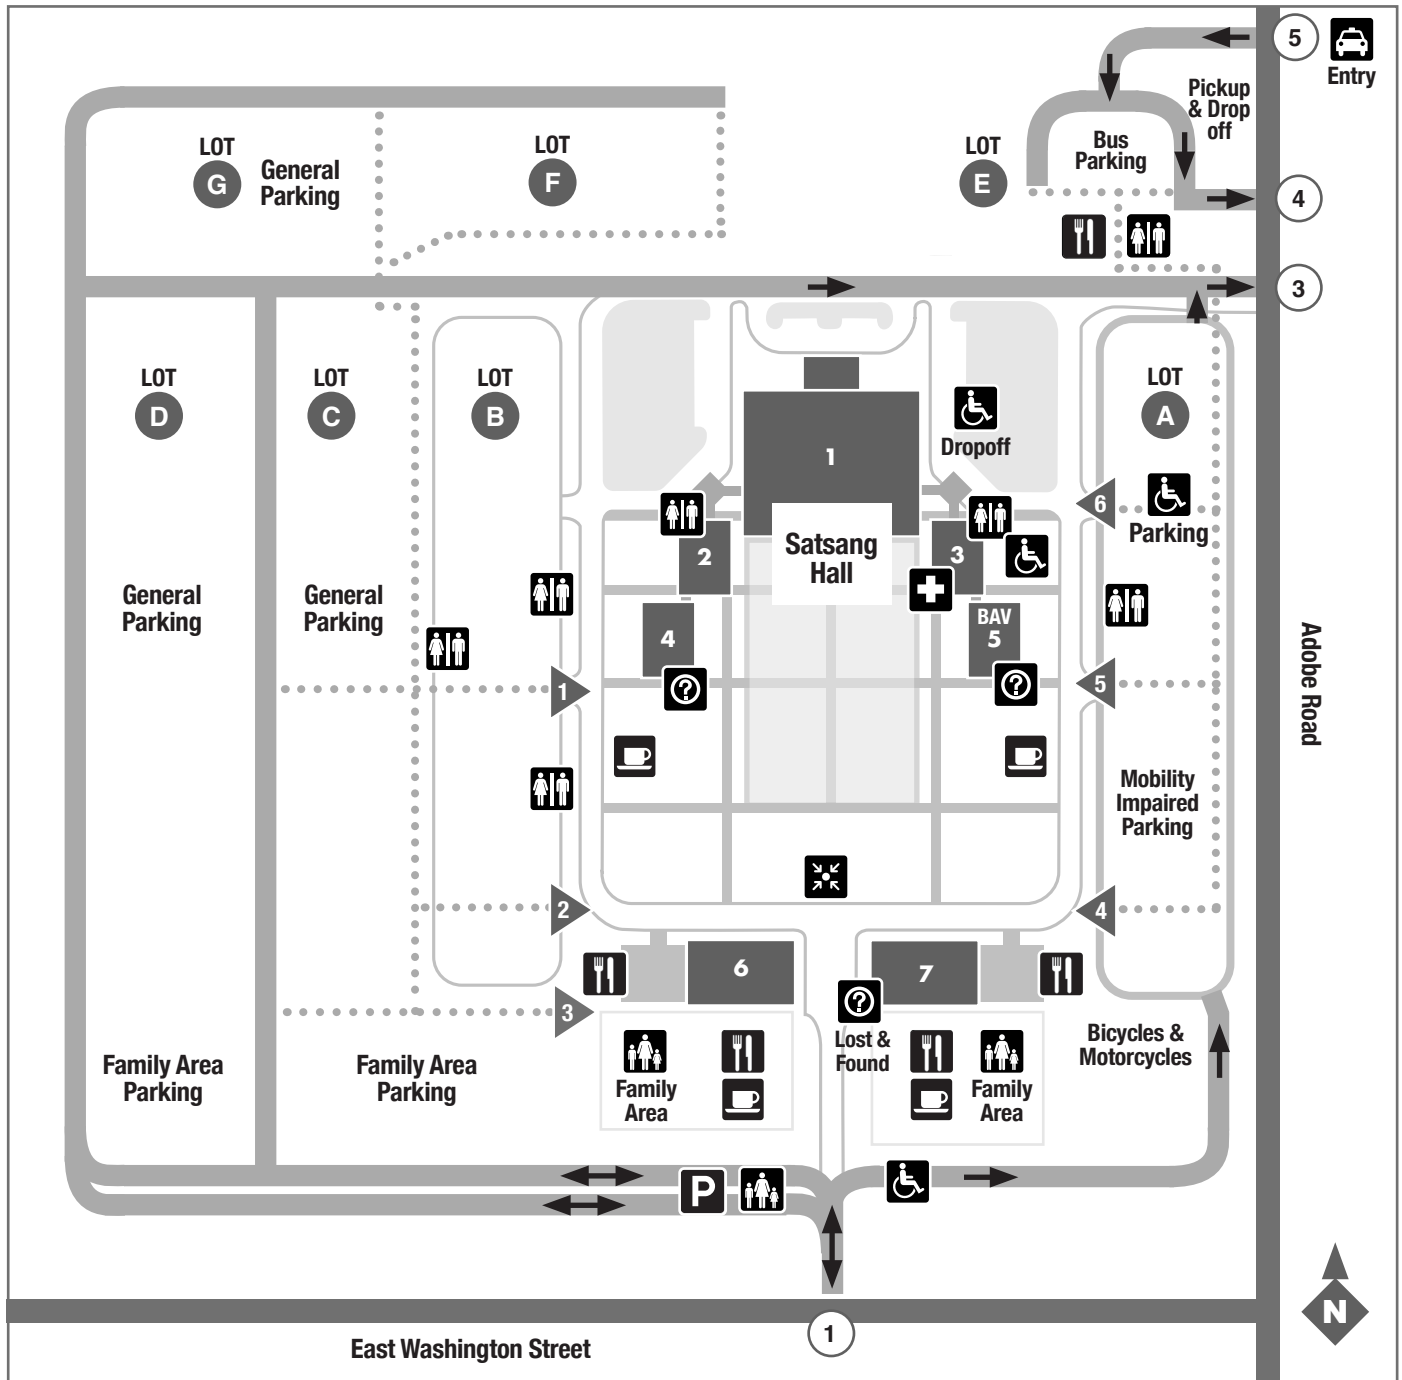

SCIENCE OF THE SOUL STUDY CENTER – PETALUMA

LOCATOR KEY

- | | |
|----------------------------|--------------------------|
| 1 Satsang Hall | Meals |
| 5 Books Audio Video | Tea |
| Restrooms | P General Parking |
| First Aid | Special Needs |
| Information | Taxi/Uber/Lyft |
| Family Area | 1 Entry Gate |
| Meeting Point | 3 Vehicle Gate |

ACTIVITY

- | ACTIVITY | BUILDING |
|-------------------------------|-------------------------|
| Satsang..... | 1 |
| Restrooms | 2, 3, 6, 7 & Lot B, E |
| Special Needs Restrooms | 3 |
| First Aid..... | 3 |
| Books Audio Video (BAV)..... | 5 |
| Tea | Near 4, 5, 6, 7 & Lot E |
| Meals | Near 6, 7 & Lot E |
| Family Area..... | 6, 7 |
| Lost & Found | 7 |
| Bus/Uber/Lyft Entry | Gate-5 |